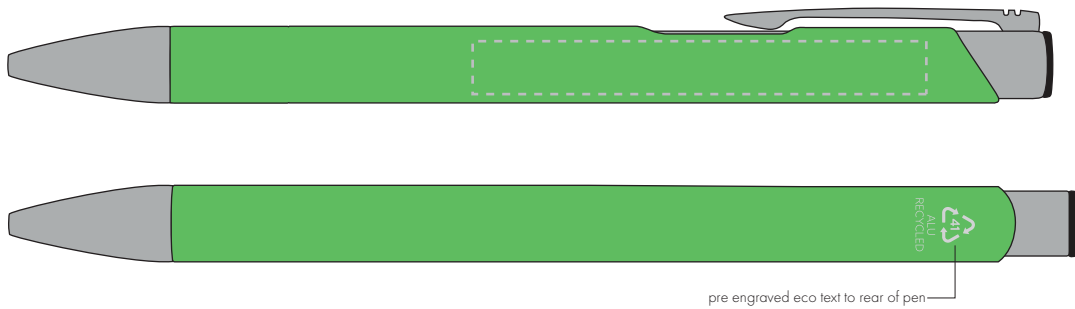

Your Ref:	Quantity:	Product Code: TPC982001
Our Ref:	Version: 1	Product Colour: GREEN

PRINTING CONCERNS:

We stock this item in the following colours

**PANTONE REFERENCE(S)**

- Colour 1
- Colour 2
- Colour 3
- Colour 4

ARTWORK SCALE 100%

ARTWORK SCALE 100%
Side Print Area:
60mm x 7mm

Product Image for visualisation
- colours may vary

The dashed line is to demonstrate print area and will not appear on your printed item

PLEASE NOTE: